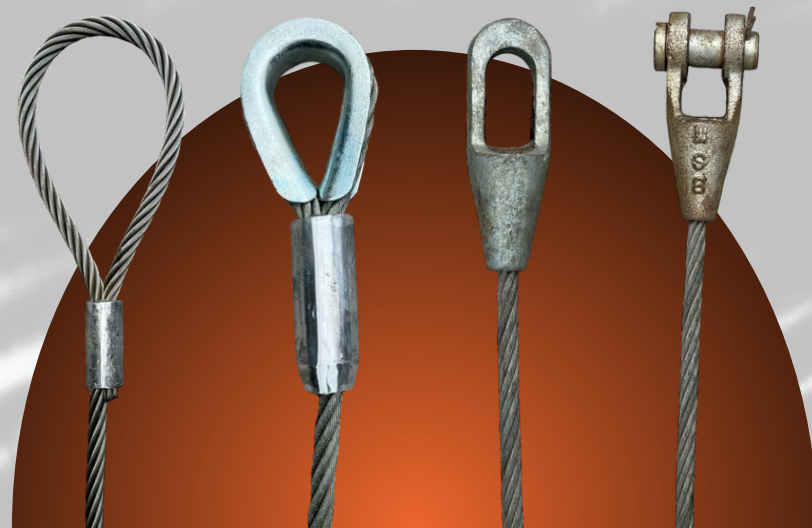

## EXPERT & HONEST

**Our skilled team ensures precise production and timely delivery of all products.**

**Wire rope sling**

**Polyester sling**

**Accessories**

**Services**

**Product & Services is complete in KCB Sling (TH)**

# Slings & wire ropes

We supply slings and wire ropes from **1 mm to 75 mm**, including **Ungalvanized, Galvanized, and Stainless Steel** options for various lifting and securing applications.

We also specialize in designing custom wire ropes and fabricating sling assemblies tailored to your needs. Our offerings include **single-leg, double-leg, triple-leg, and four-leg slings**, crafted to meet specific requirements and comply with **ASME B30.9 standards**.